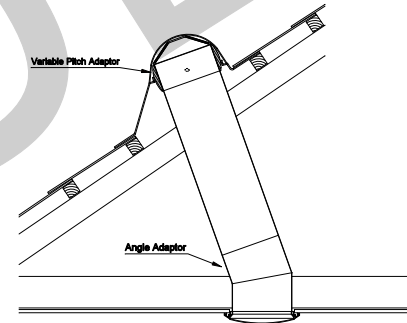

Patented Intech Lens  
(Optional)

Flashing Fixing Point

Rafter

Joist

**Section Detail:  
 Skewed Installation using (V.P.A) and Angle Adaptor**

The Variable Pitch Adaptor (V.P.A.) allows for the installation of the tube to be skewed up to 10 degrees towards the North, East or West.  
 Roof framing may require the addition of an Angle Adaptor (ST250STAA) to allow the tube to be skewed a greater angle. (NB. Sloping the tube towards the South greatly reduces its effectiveness.)

Title:	250 Skytube Fitted On A Slate Roof Section			
Scale:	Not to Scale	Detail No.	STK250SS	Rev.
Client:				
Project:				
Date:	20.03.08	Drawn by.	Tom Kinzett	